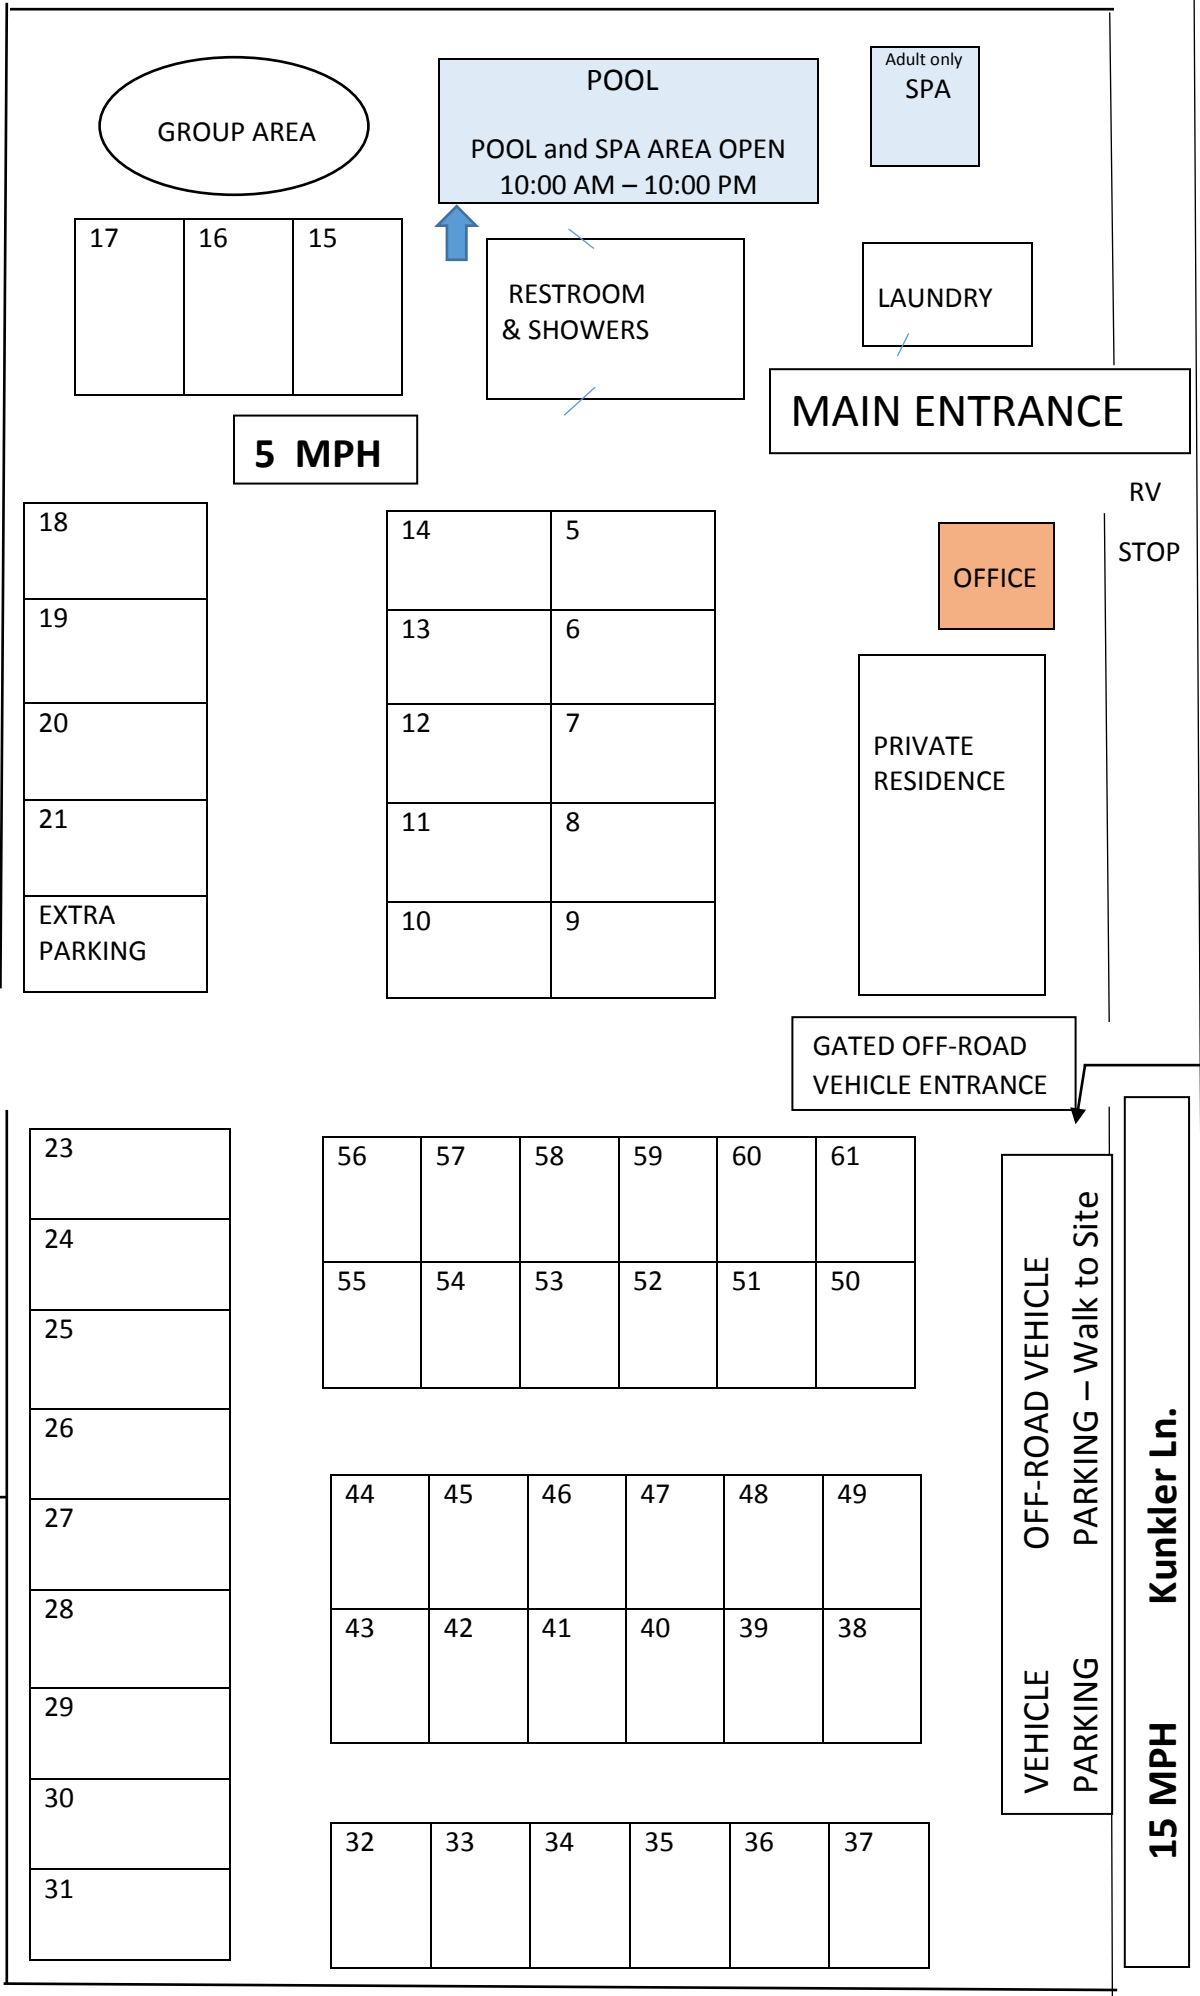

LEAPIN' LIZARD RV RANCH

Sites are back-in and landscaped with trees.

Fully tiled solar heated Pool & Spa.

Tiled Restroom and Showers.

Clean and well Maintained RV sites.

Gated OHV area. Walk/Push to sites.

75 fenced desert acres to walk and roam.

FENCED DOG RUN

- CAMPFIRE RING
- PLAYGROUND
- HORSESHOES
- R.C. TRACK

17	16	15
----	----	----

5 MPH

18
19
20
21
EXTRA PARKING

14	5
13	6
12	7
11	8
10	9

Adult only
SPA

POOL
POOL and SPA AREA OPEN
10:00 AM – 10:00 PM

LAUNDRY

MAIN ENTRANCE

OFFICE

PRIVATE RESIDENCE

RV STOP

GATED OFF-ROAD VEHICLE ENTRANCE

23
24
25
26
27
28
29
30
31

56	57	58	59	60	61
55	54	53	52	51	50

44	45	46	47	48	49
43	42	41	40	39	38

32	33	34	35	36	37
----	----	----	----	----	----

VEHICLE OFF-ROAD VEHICLE PARKING - Walk to Site

15 MPH
Kunkler Ln.