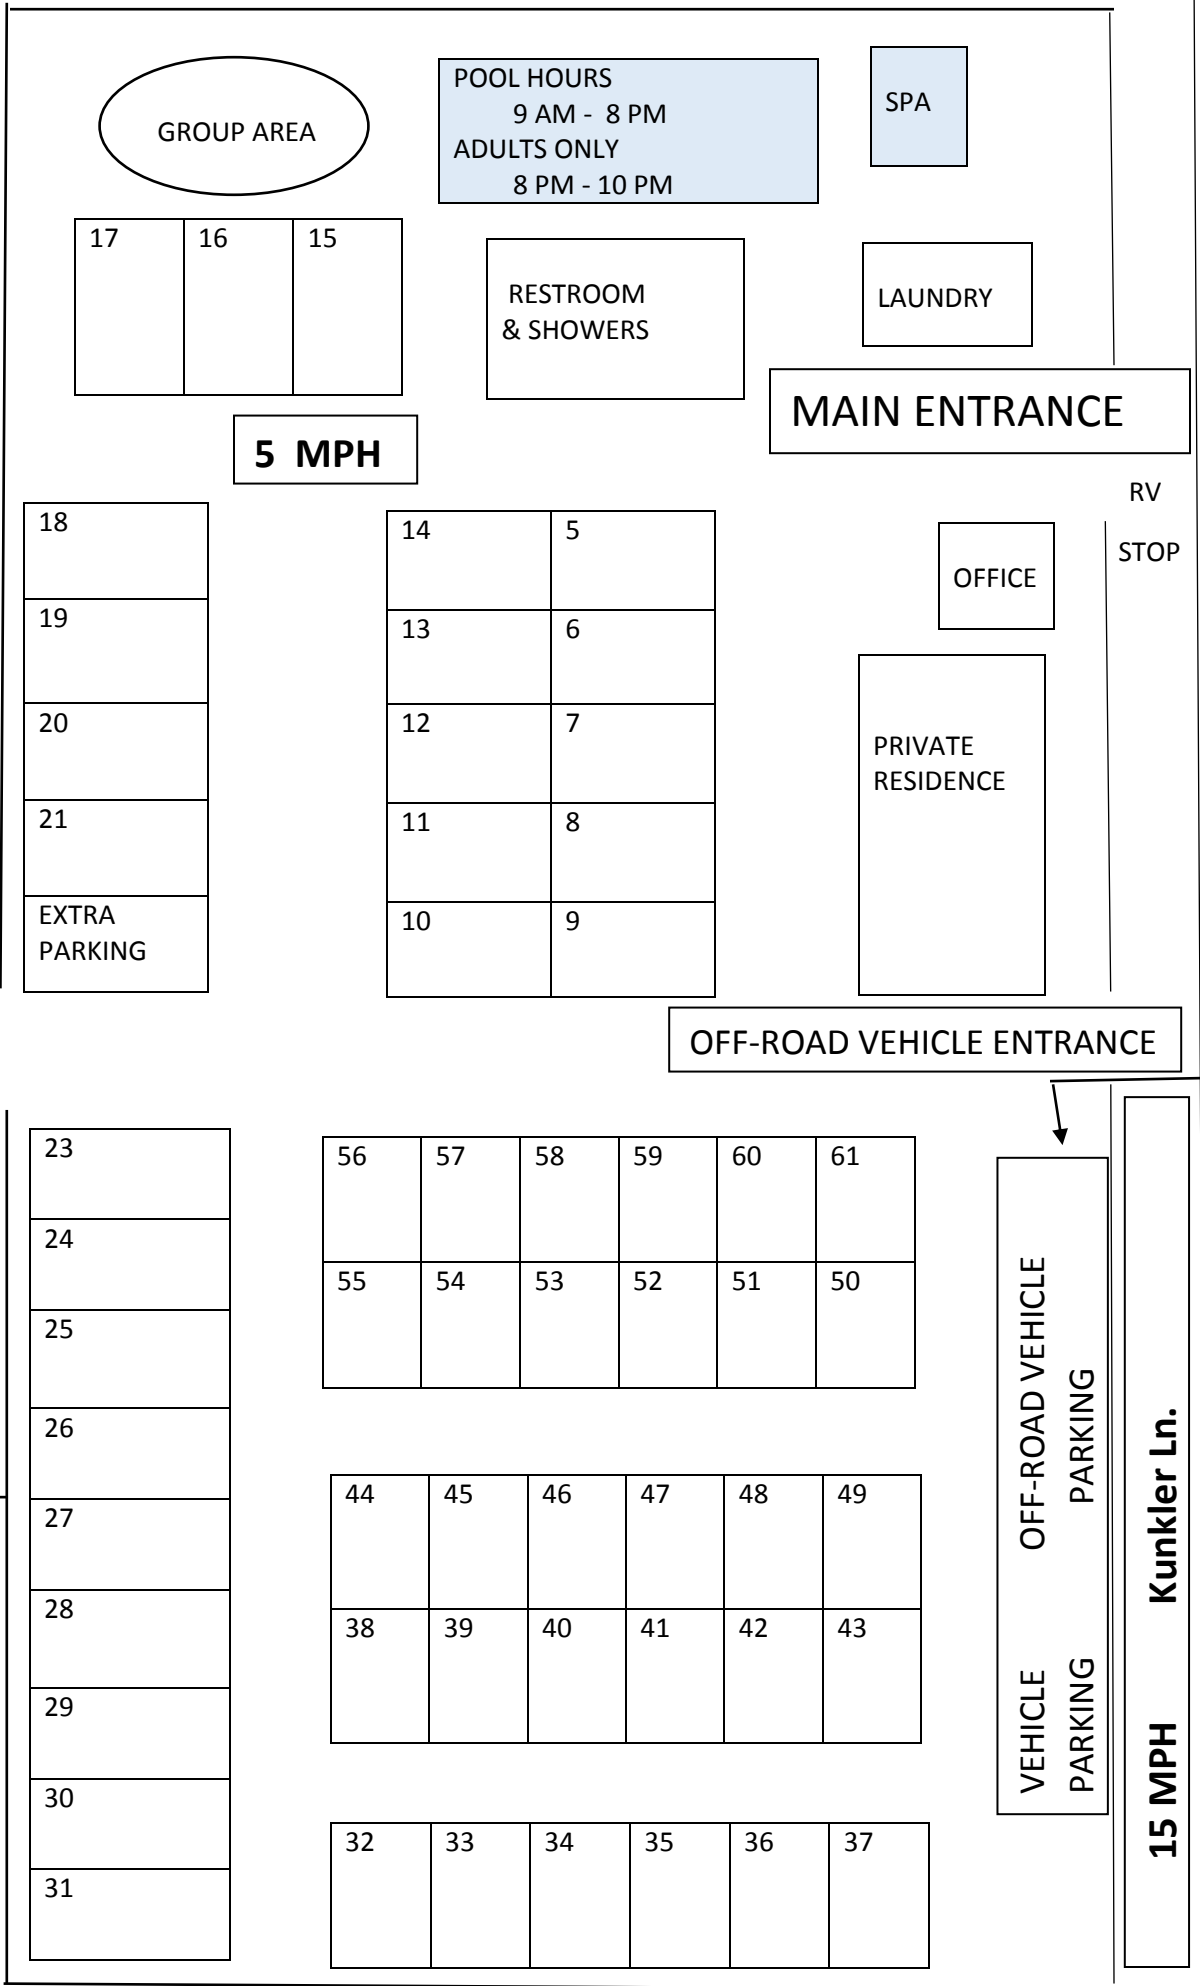

LEAPIN' LIZARD RV RANCH

Sites are back-in and landscaped with trees.

Big Rig sites with 50 amp available.

Fully tiled Pool and Spa.
Tiled Restroom and Showers.

Clean and well maintained RV sites.

75 fenced desert acres to walk and roam.

FENCED
DOG RUN

- CAMPFIRE RING
- PLAYGROUND
- HORSESHOES
- R.C. TRACK

GROUP AREA

POOL HOURS
9 AM - 8 PM
ADULTS ONLY
8 PM - 10 PM

SPA

17	16	15
----	----	----

RESTROOM
& SHOWERS

LAUNDRY

MAIN ENTRANCE

5 MPH

18
19
20
21
EXTRA PARKING

14	5
13	6
12	7
11	8
10	9

OFFICE

RV
STOP

PRIVATE
RESIDENCE

OFF-ROAD VEHICLE ENTRANCE

23
24
25
26
27
28
29
30
31

56	57	58	59	60	61
55	54	53	52	51	50

44	45	46	47	48	49
38	39	40	41	42	43

32	33	34	35	36	37
----	----	----	----	----	----

VEHICLE OFF-ROAD VEHICLE
PARKING PARKING

15 MPH Kunkler Ln.